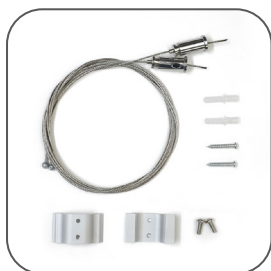

Color 

Unit: mm

Features:

1. Model: HL-A008
2. Material: AL6063+PC/PMMA
3. Surface: Anodized/Painting
4. Lighting source width: 34mm
5. Length: 4m/max
6. Installation: For offices, conference rooms, supermarkets, home lighting, etc.

Accessory:

End cap

Suspended Rope

Connector

Installation: