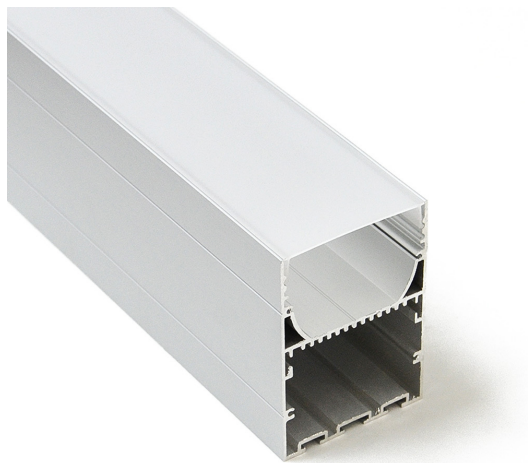

Color 

Unit: mm

Features:

1. Model: HL-A008
2. Material: AL6063+PC/PMMA
3. Surface: Anodized/Painting
4. Lighting source width: 34mm
5. Length: 4m/max
6. Installation: For offices, conference rooms, supermarkets, home lighting, etc.

Accessory:

End cap

Suspended Rope

Connector

Installation: