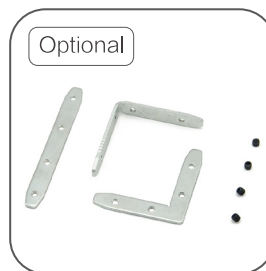

Color 

Unit: mm

Features:

1. Model: HL-A008
2. Material: AL6063+PC/PMMA
3. Surface: Anodized/Painting
4. Lighting source width: 34mm
5. Length: 4m/max
6. Installation: For offices, conference rooms, supermarkets, home lighting, etc.

Accessory:

End cap

Suspended Rope

Connector

Installation: