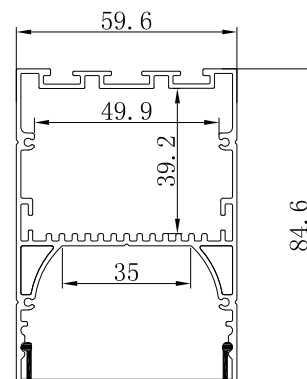

Color 

Unit: mm

Features:

1. Model: HL-A008
2. Material: AL6063+PC/PMMA
3. Surface: Anodized/Painting
4. Lighting source width: 34mm
5. Length: 4m/max
6. Installation: For offices, conference rooms, supermarkets, home lighting, etc.

Accessory:

End cap

Suspended Rope

Connector

Installation: